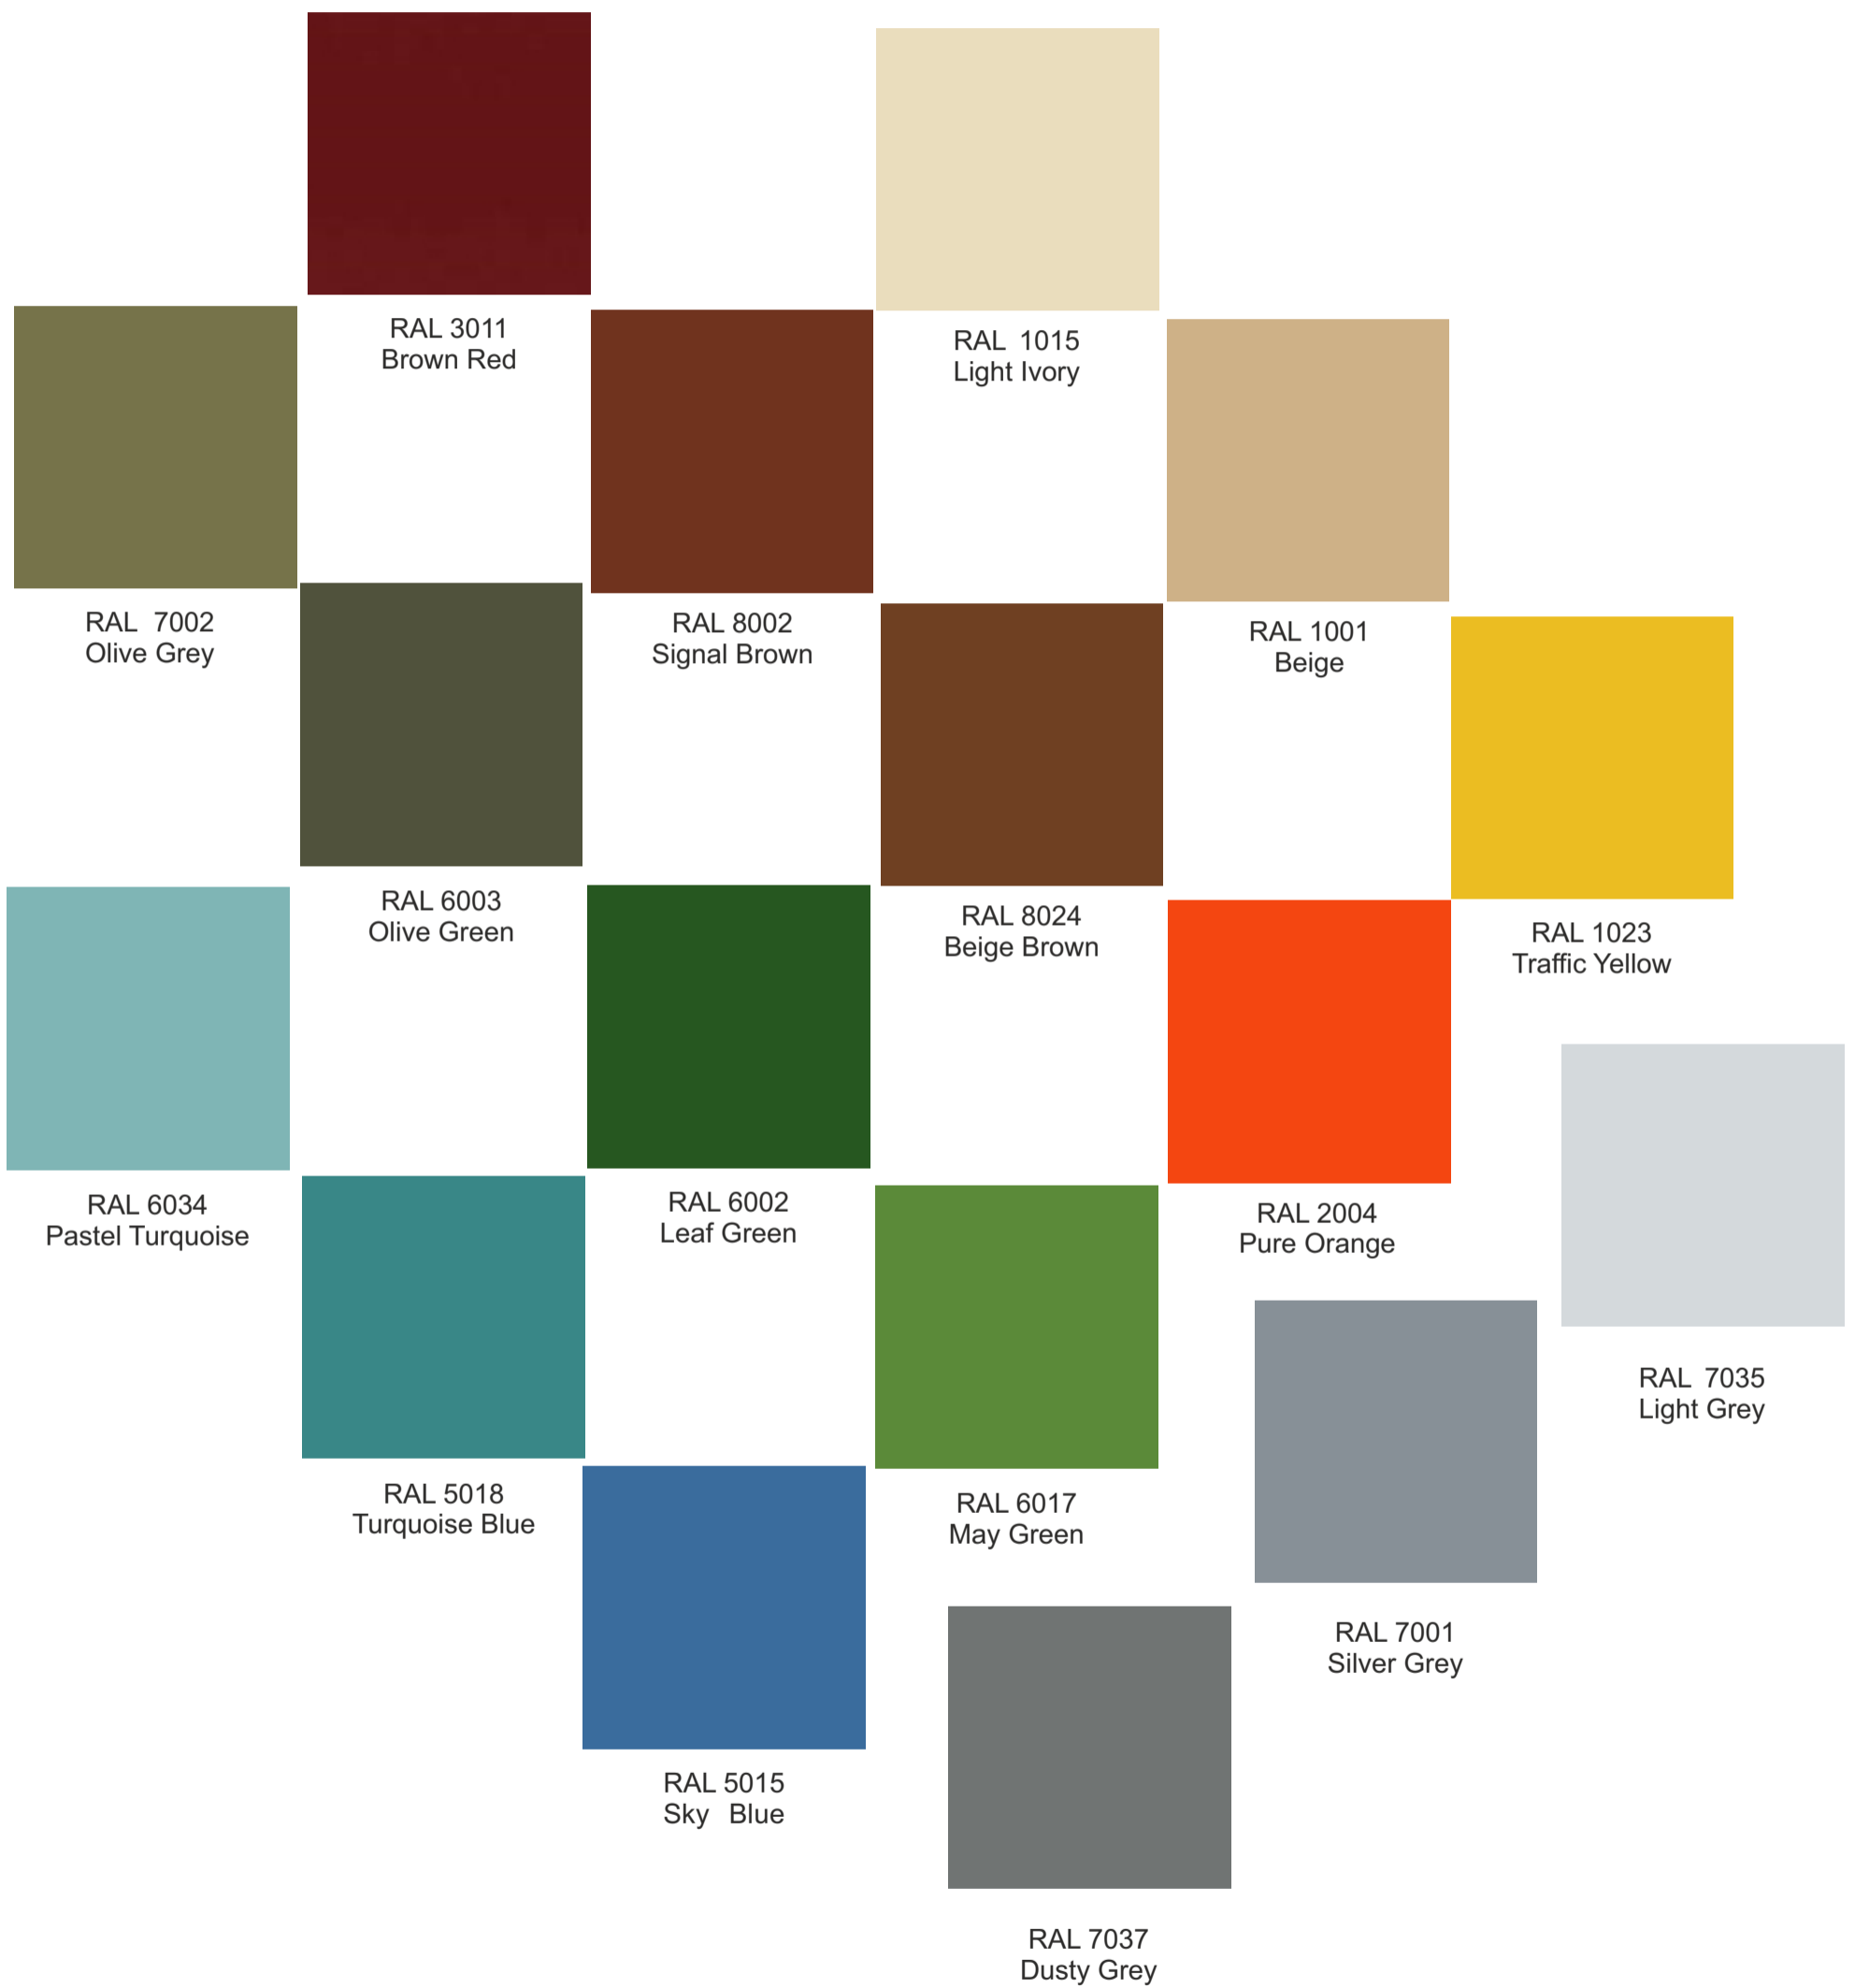

POLFLOOR PU 807 COLORCHART

And others upon request

The colors may vary slightly from the original due to digital representation.