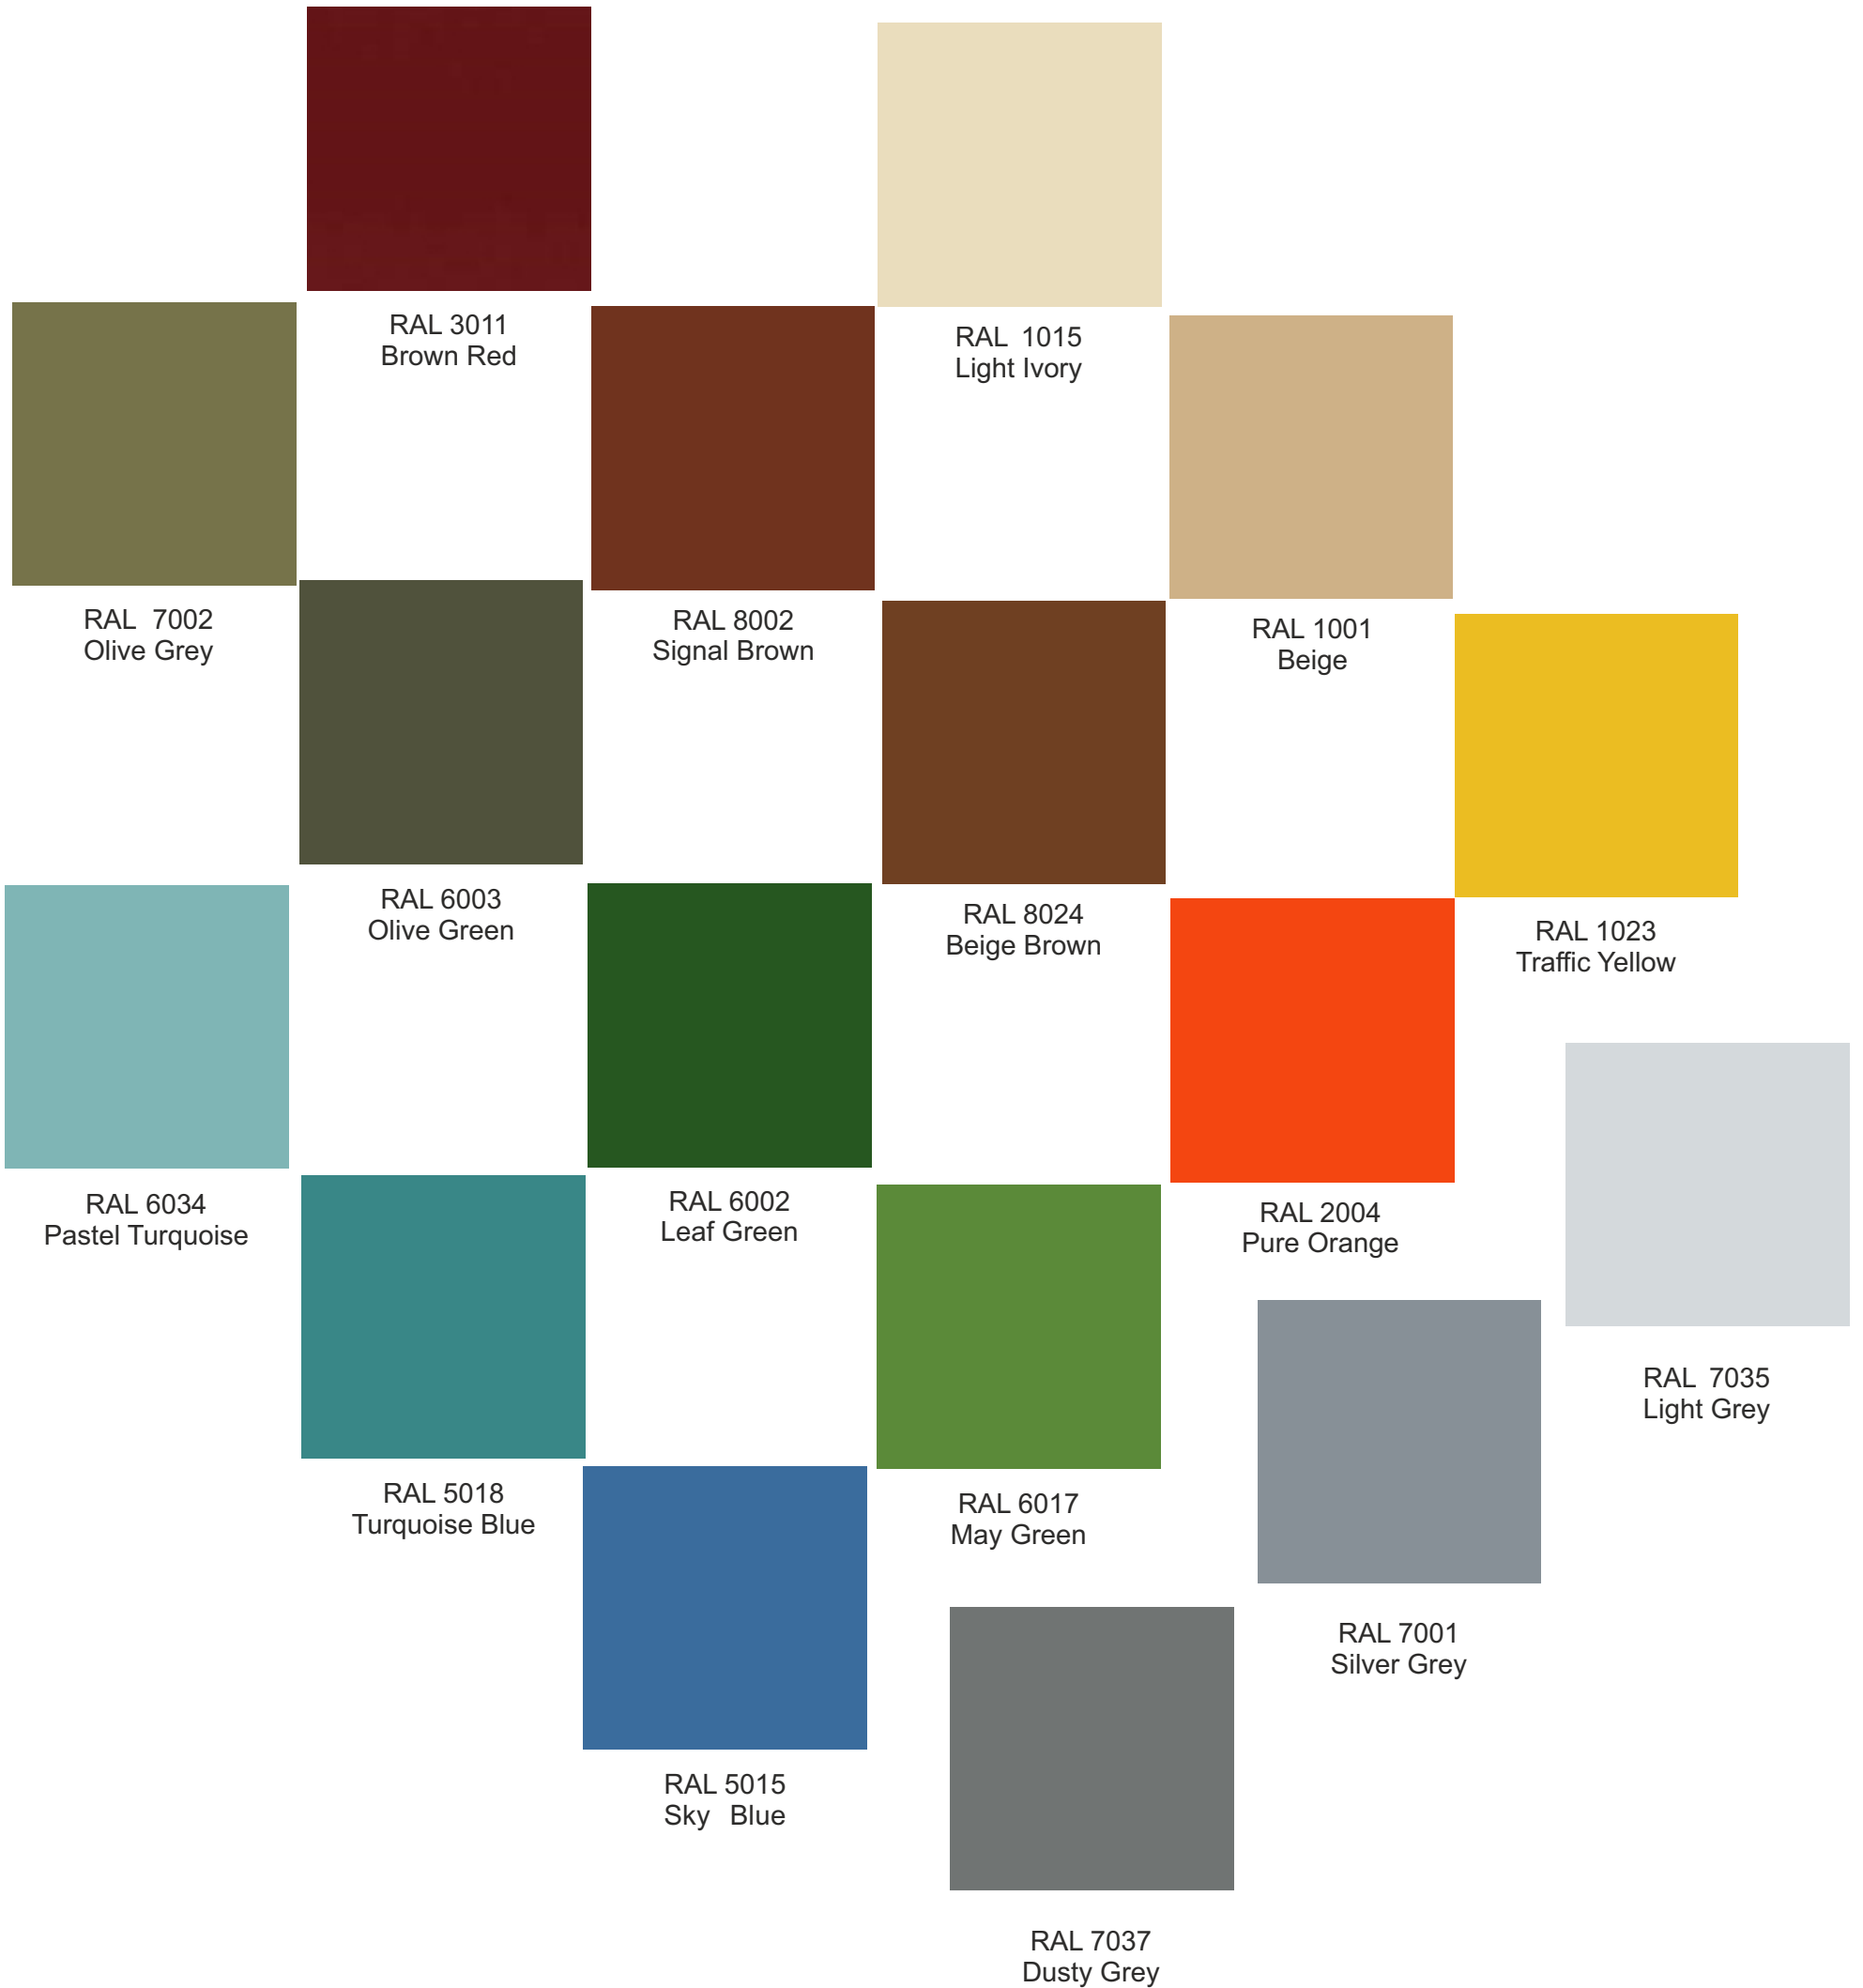

POLEPOX COAT 814 COLORCHART

The colors may vary slightly from the original due to digital representation.