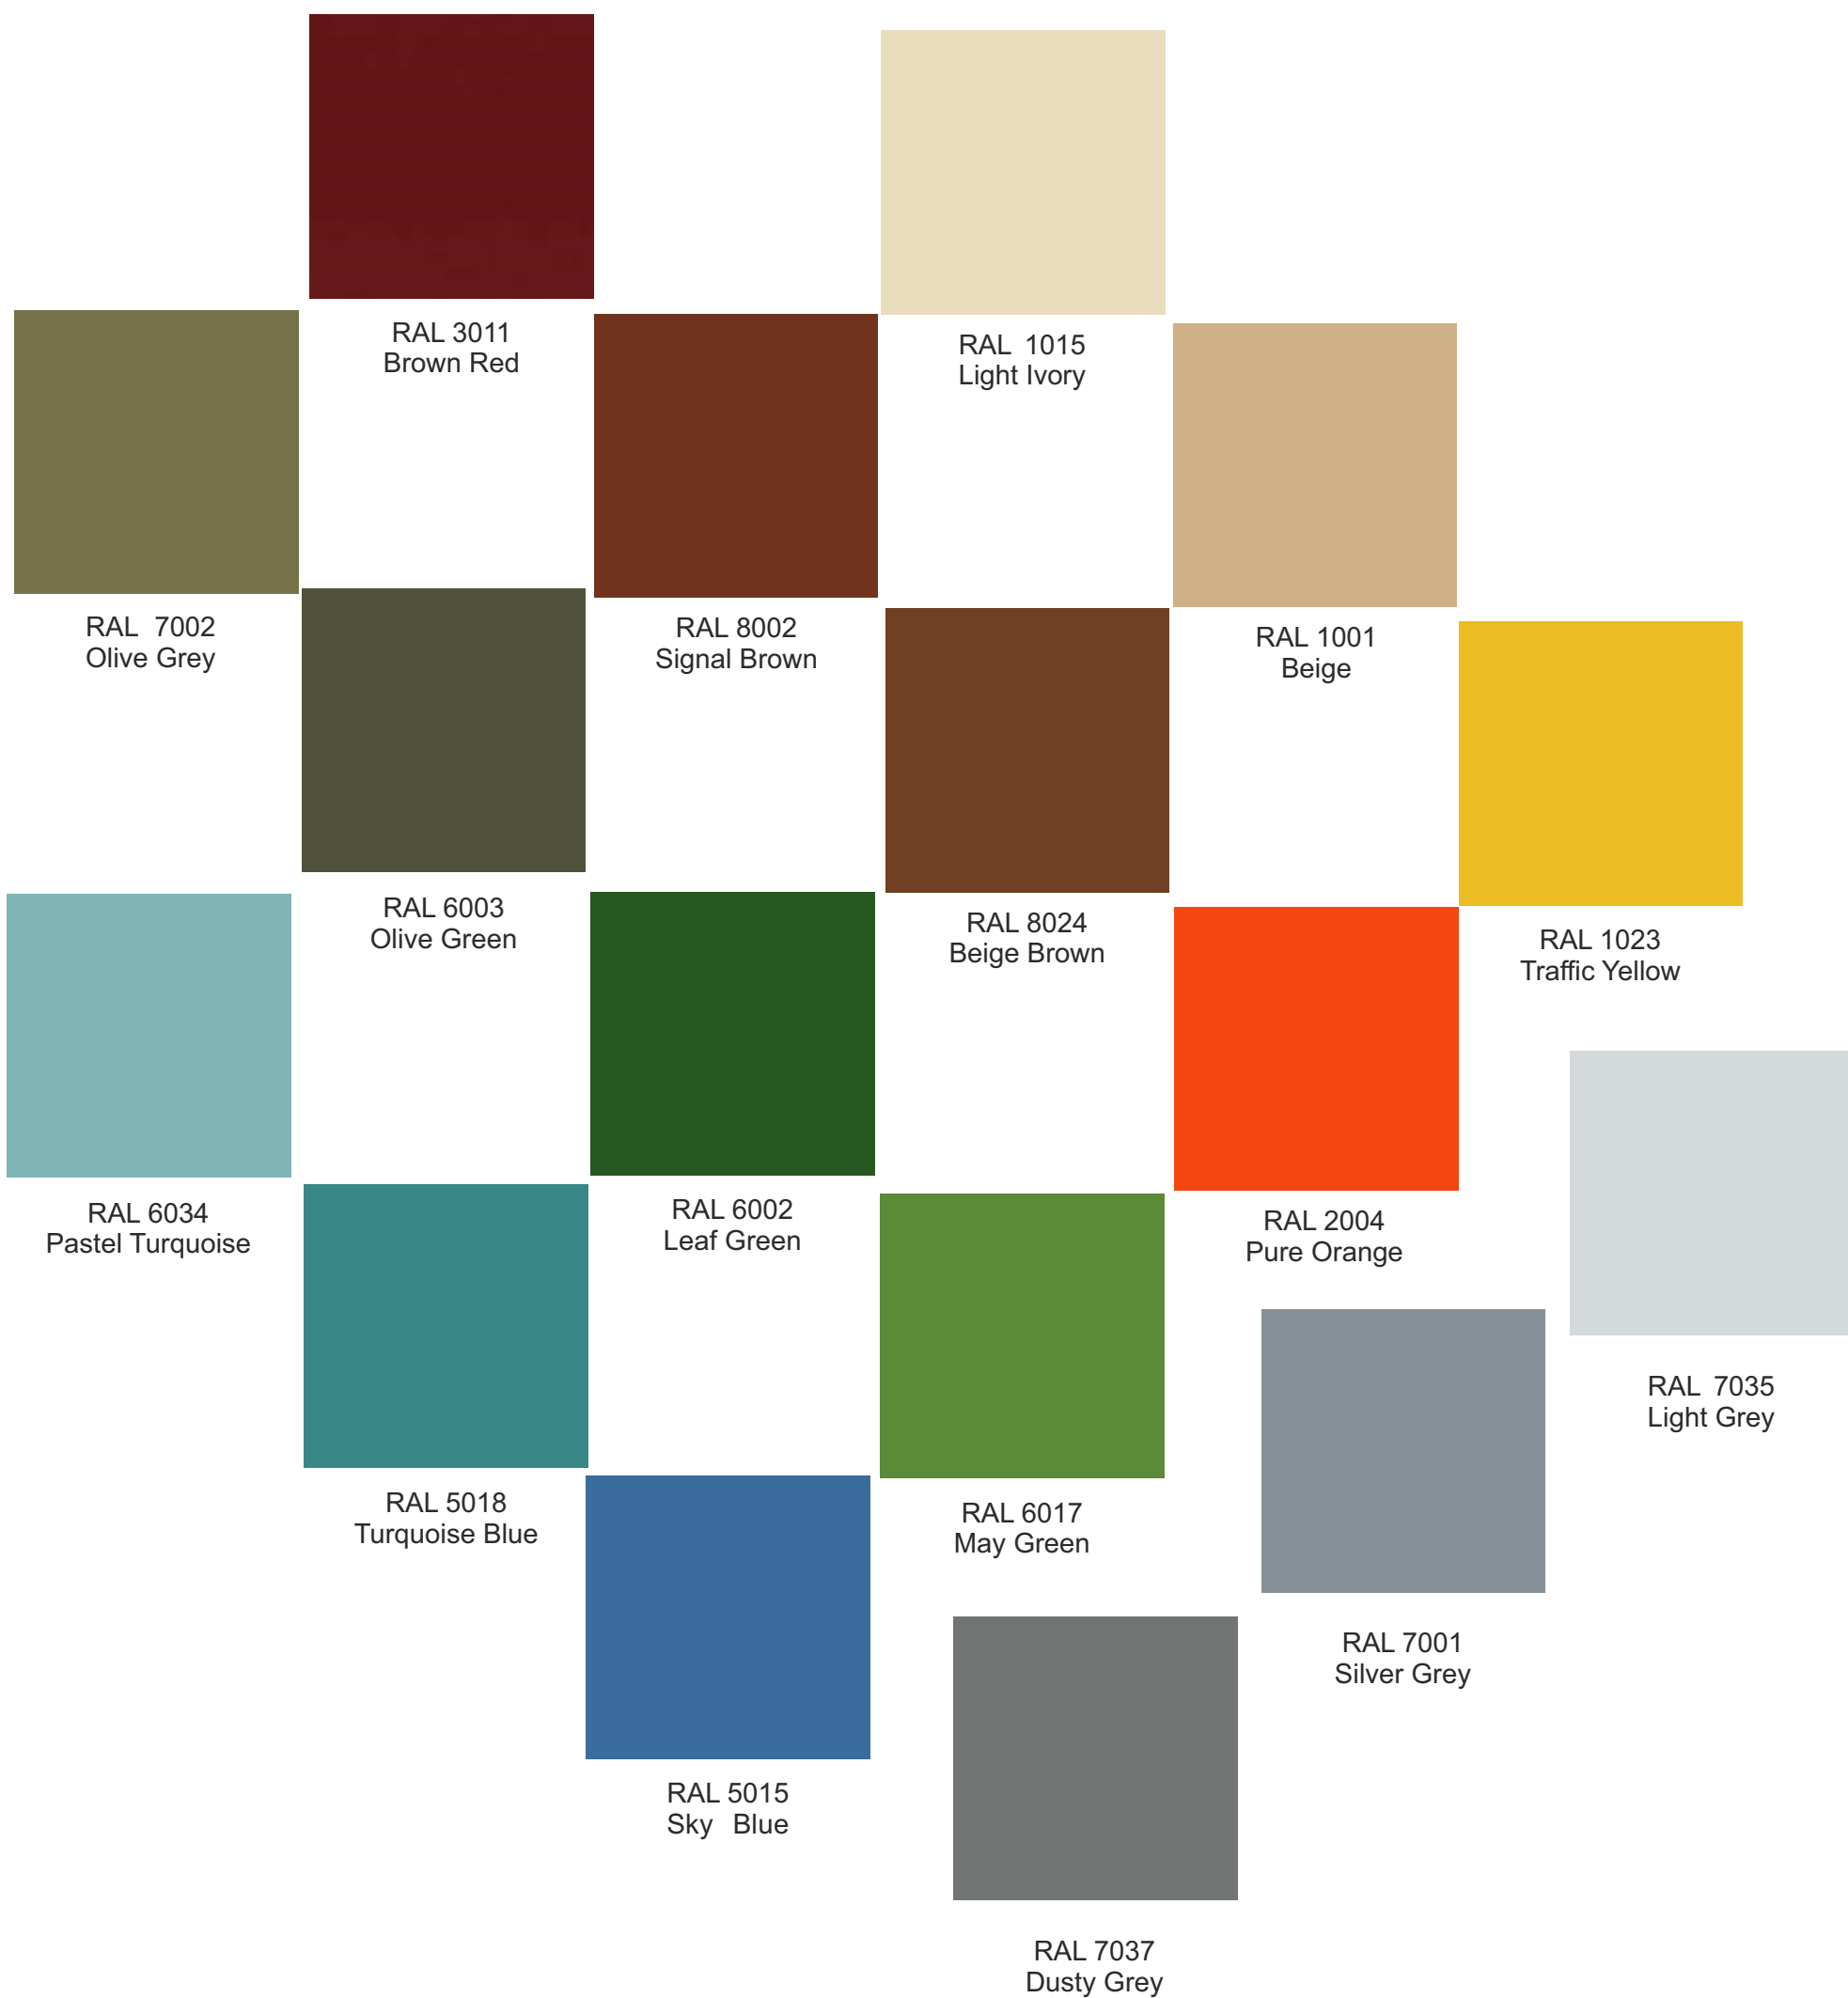

## POLEPOX FLOOR 817 COLORCHART

The colors may vary slightly from the original due to digital representation.