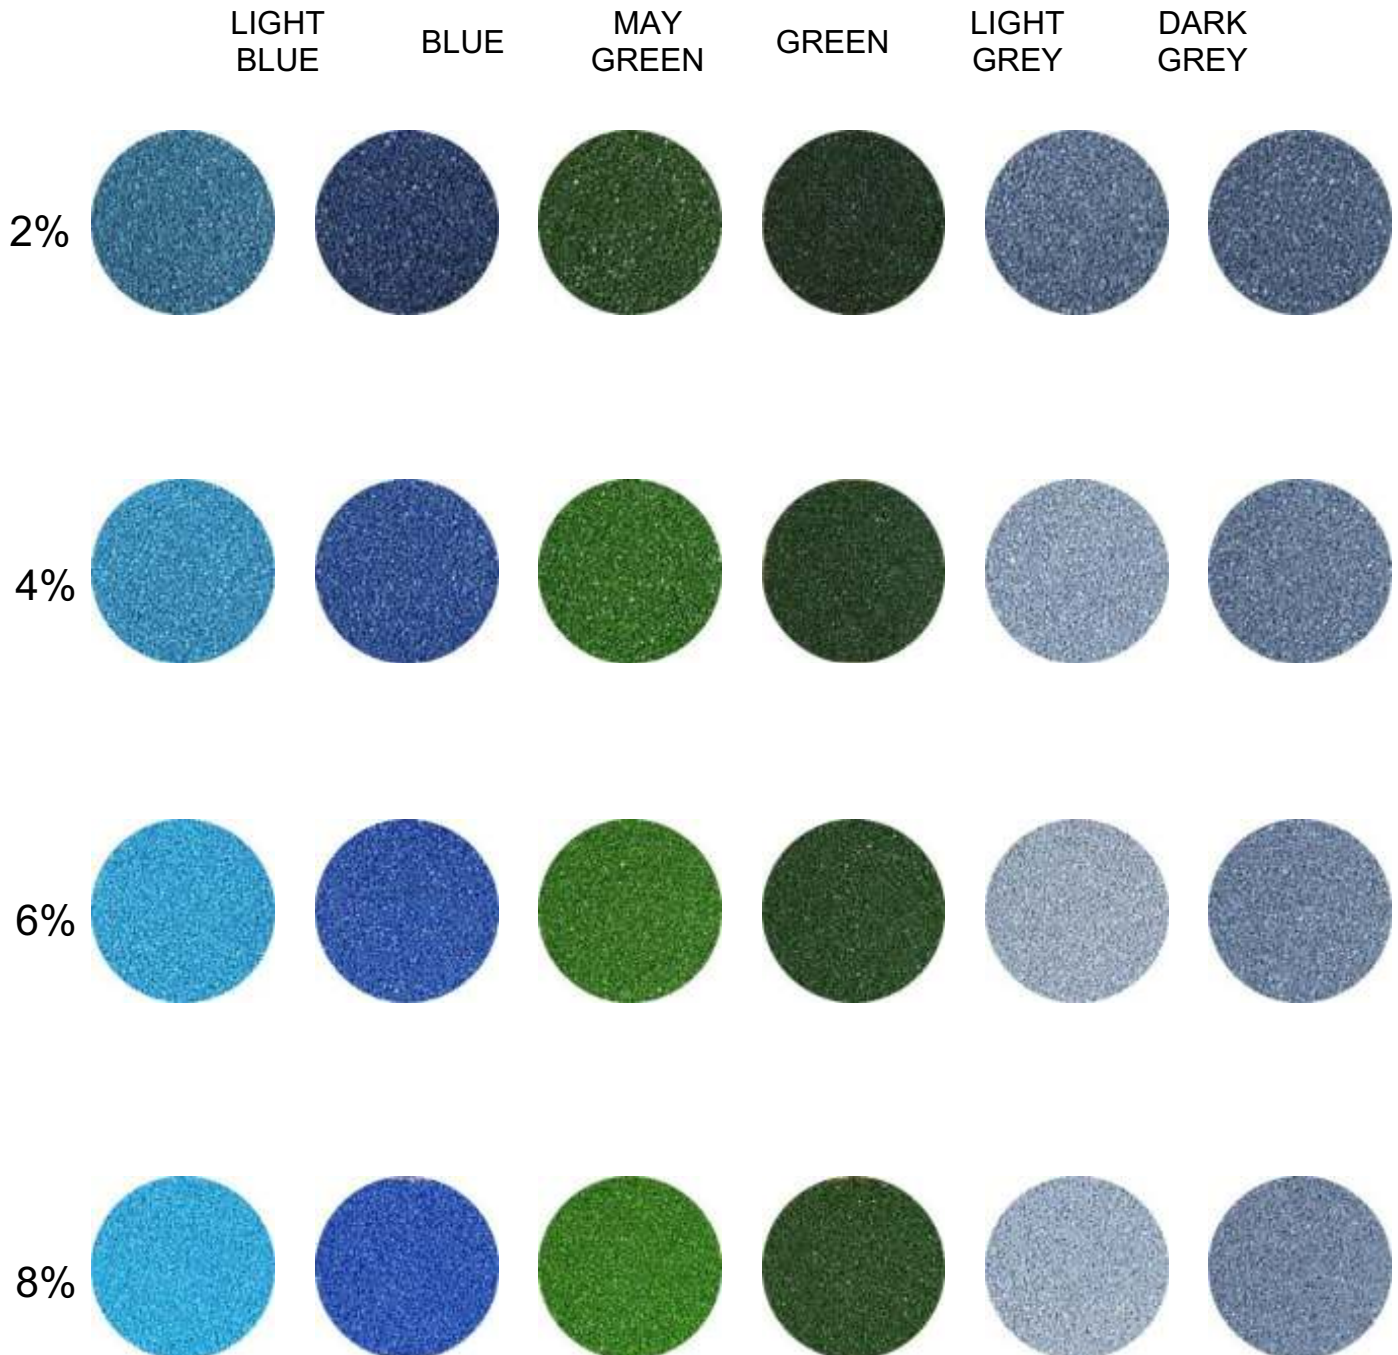

	ORANGE	INDIAN RED	LIGHT BROWN	DARK BROWN	PURPLE
2%					
4%					
6%					
8%					

The colors may vary slightly from the original due to digital representation.

KDF

Sports Flooring Systems & Building Materials
50 YEARS OF EXPERIENCE