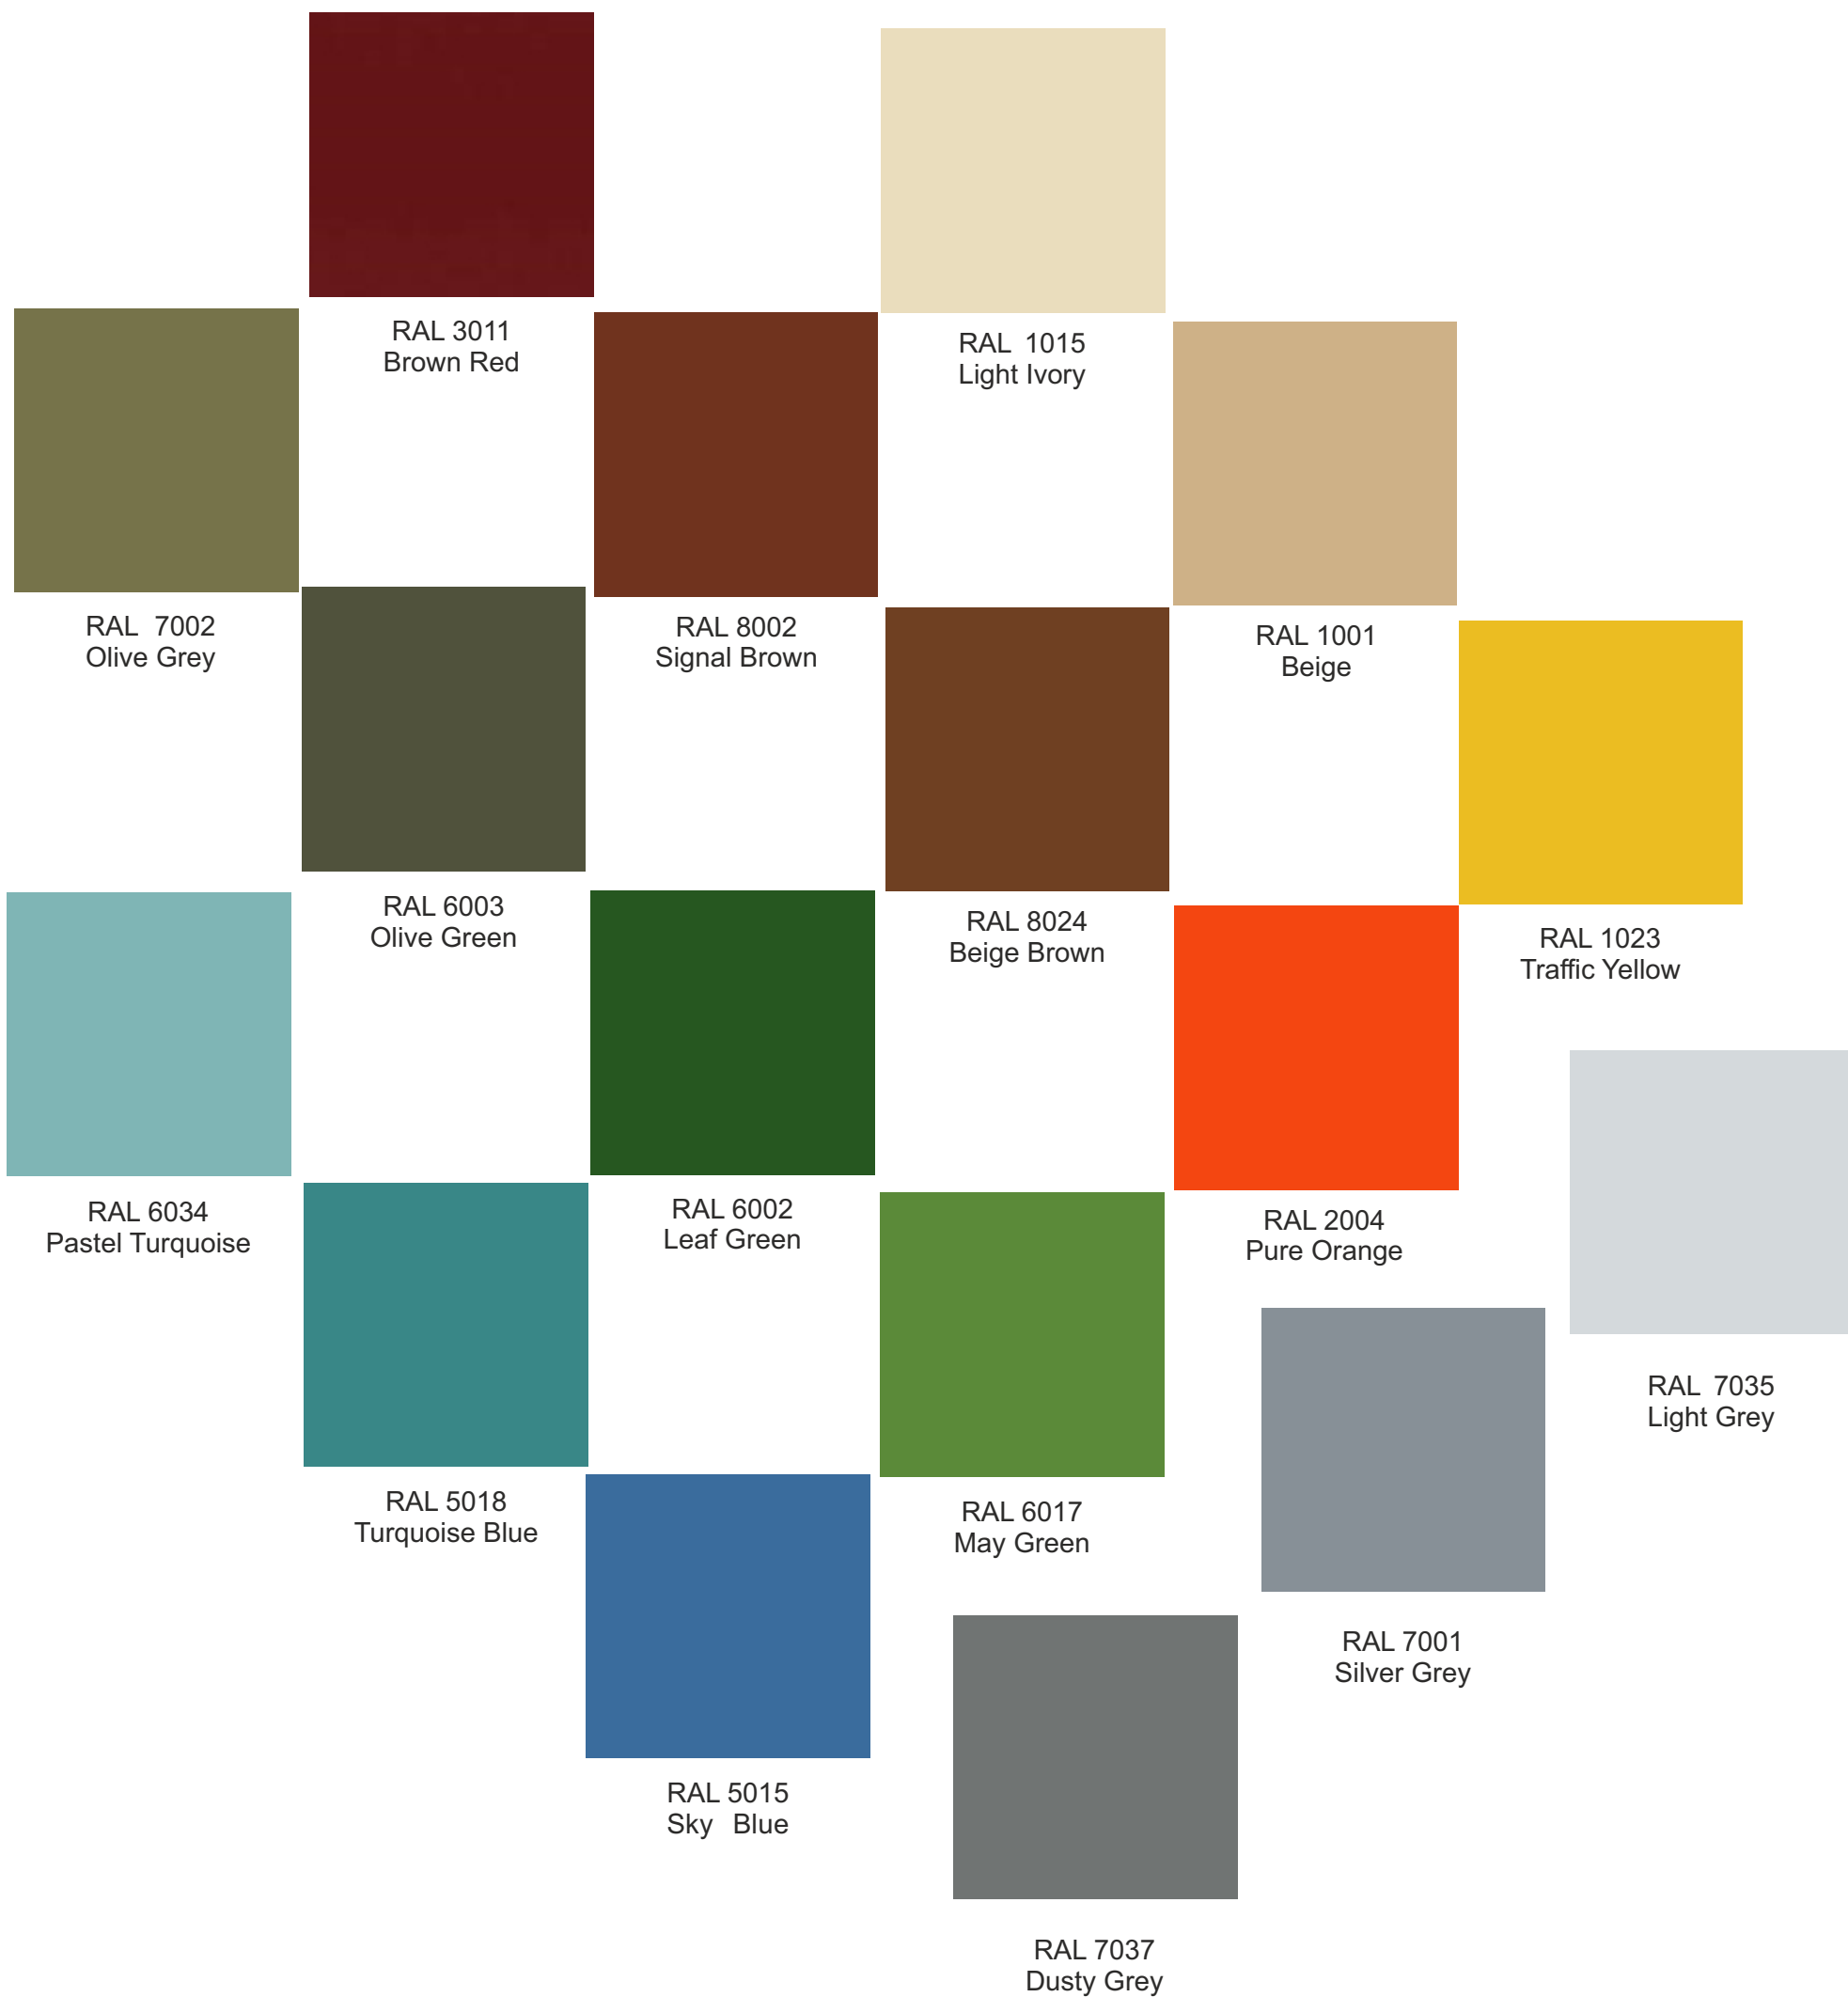

POLEPOX COAT 814 COLORCHART

The colors may vary slightly from the original due to digital representation.